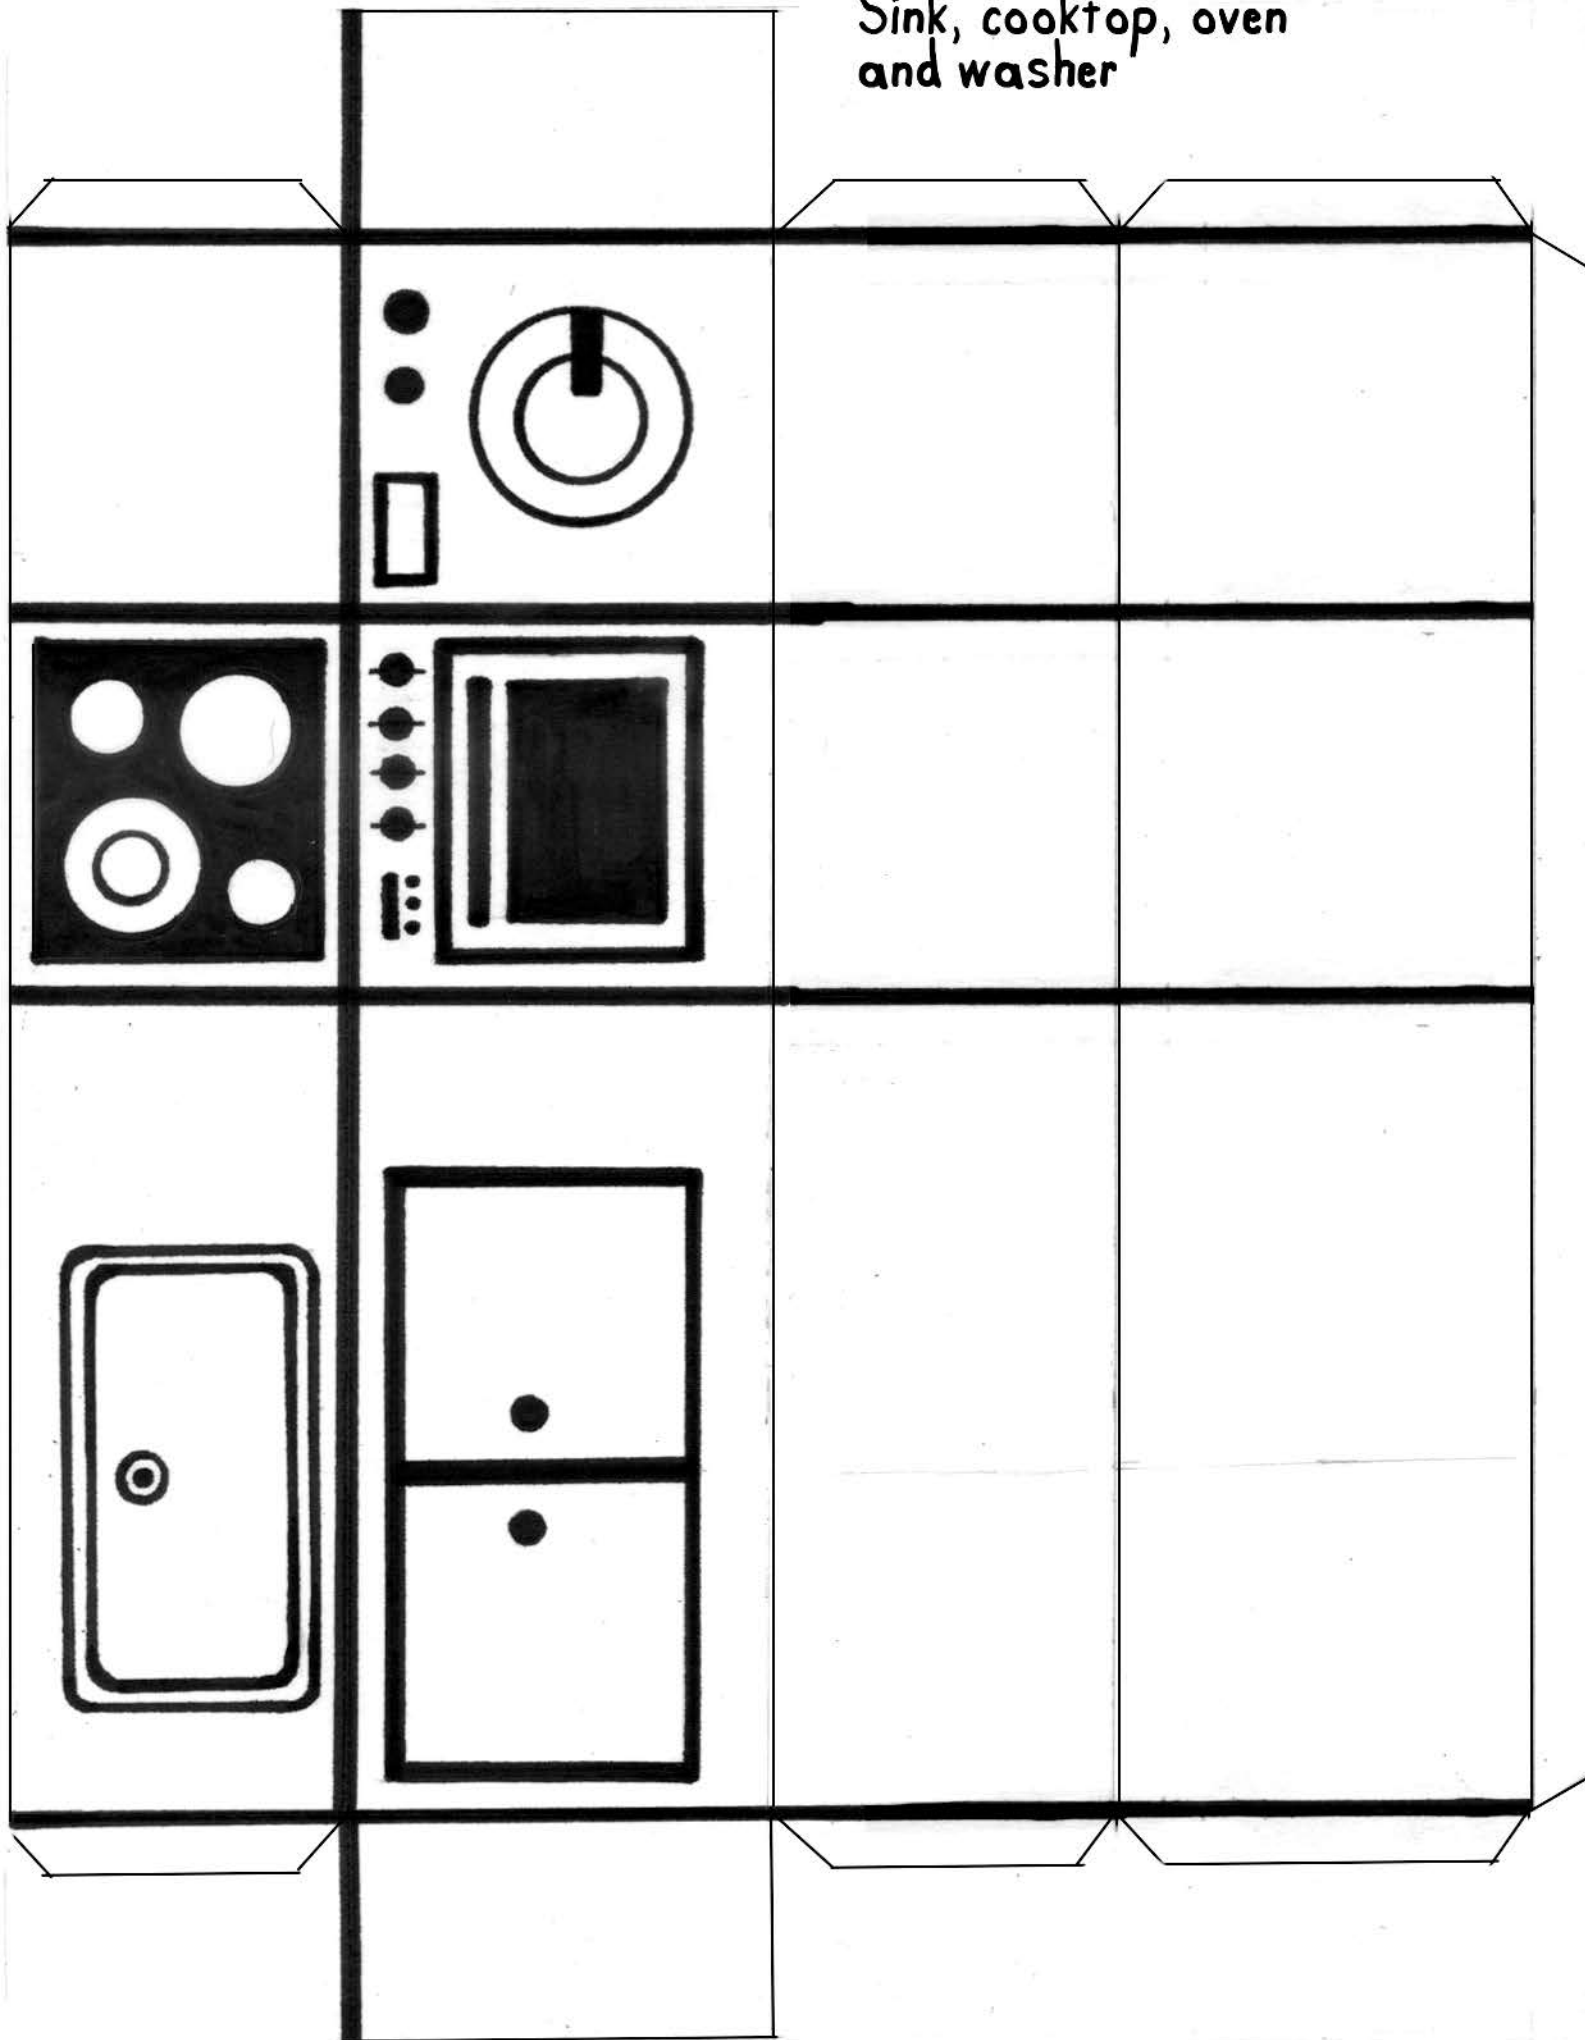

OFF-THE GRID MODERN FARM DOLL

PART 5/

Kitchen Appliances
and water pond templates

A DIY tutorial

BY MISAKO MIMOKO

FOR handmade charlotte

compliments of
handmadecharlotte.com
misakomimoko.com

for personal use only

©2016 Eva Monleón

Refrigerator

Sink, cooktop, oven
and washer

Water lilies

Water pond