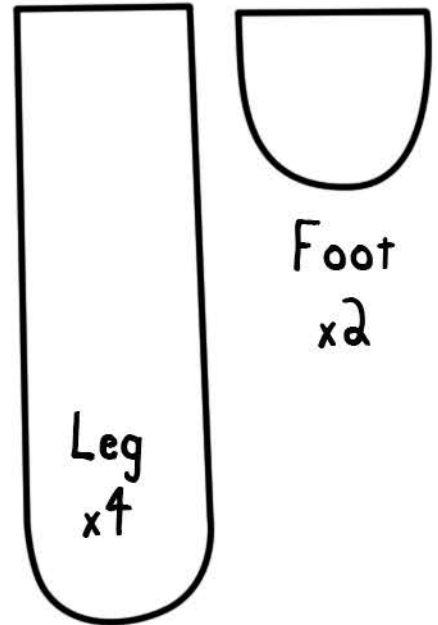

# ANGEL HANGING PLANTER

A DIY tutorial

BY MISAKO MIMOKO

FOR handmade charlotte

compliments of  
handmadecharlotte.com  
misakomimoko.com

for personal use only  
©2016 Eva Monleón

eyes and mouth

Body = Face x2